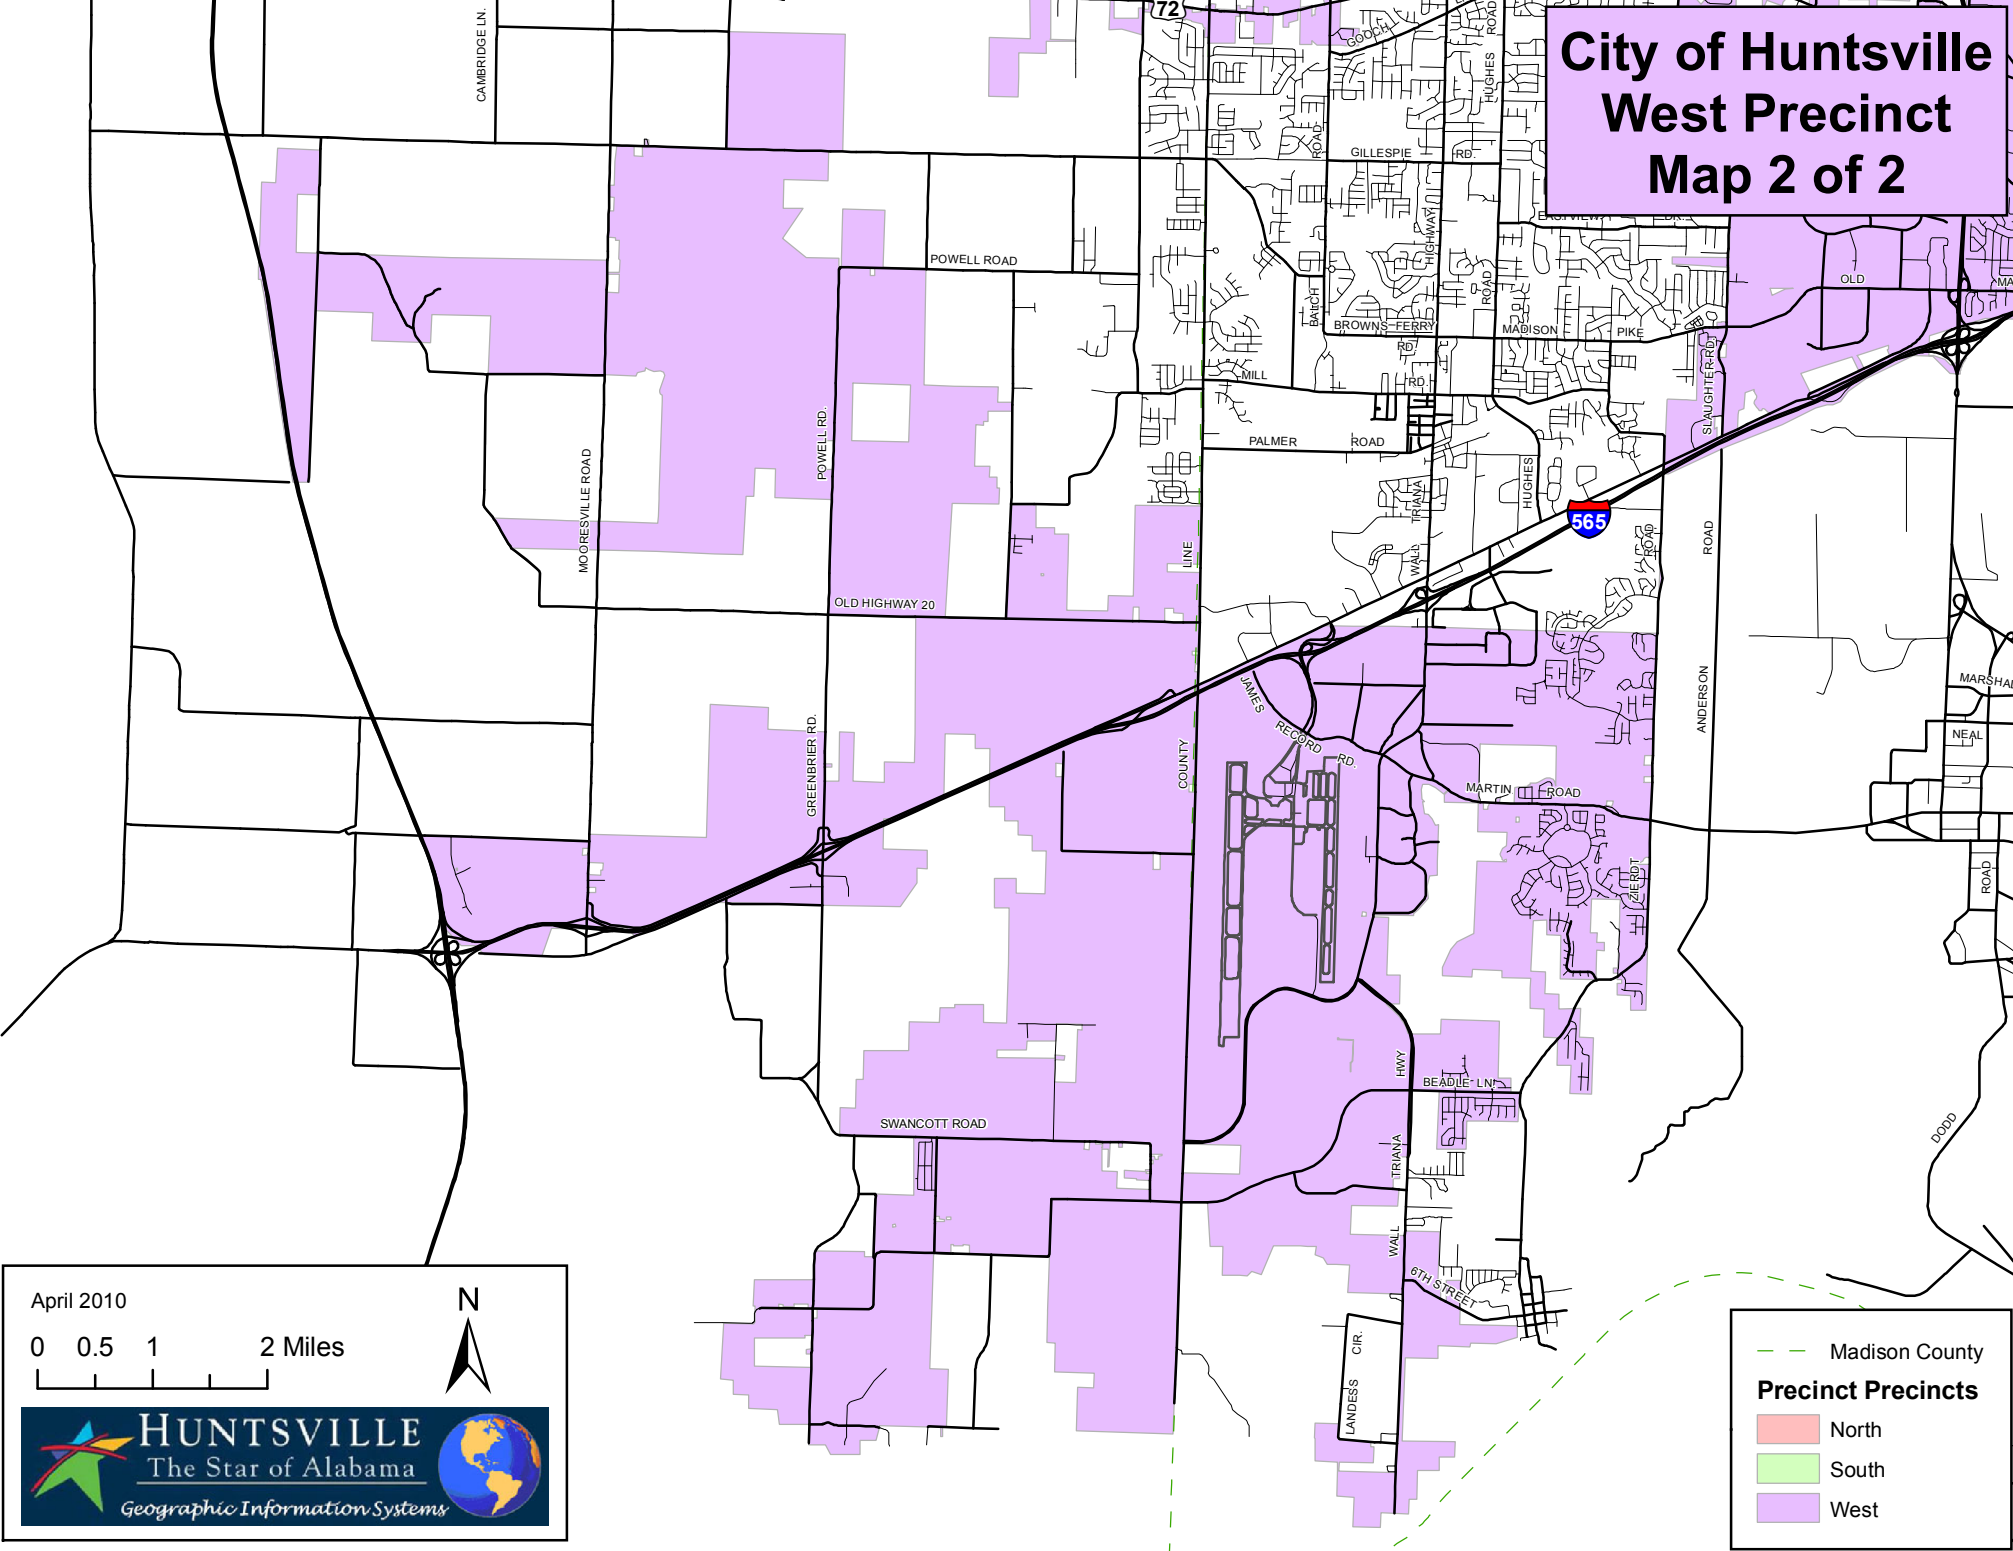

City of Huntsville West Precinct Map 2 of 2

April 2010
0 0.5 1 2 Miles

--- Madison County

Precinct Precincts

- North
- South
- West